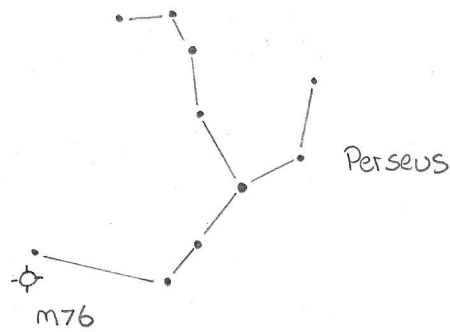

Date: 9/4/99
Time Started: 10:06 PM CDT
Time Finished: 10:19 PM CDT
Transparency: 3.5
Seeing: 4.0

Telescope: 12.5" Dob
Eyepiece: 12.5mm Plössl
Filter: -
Magnification: 122x

OBJECT
Common Name: Little Dumbell or Barbell
M#: 76
NGC #: 650

Type: PN
Magnitude: 12.2
Size: 1'
Coordinates: 1h 42m 51.34s

Special Features: Often regarded as the faintest M object.
Listed as two objects in the NGC catalogue (650 & 651).
Distance: ~2000 light yrs.
Irregular, elongated shape.

Locating Sketch:

Description and Field Notes: Extremely faint nebula, small, with maybe a hint of elliptical shape.