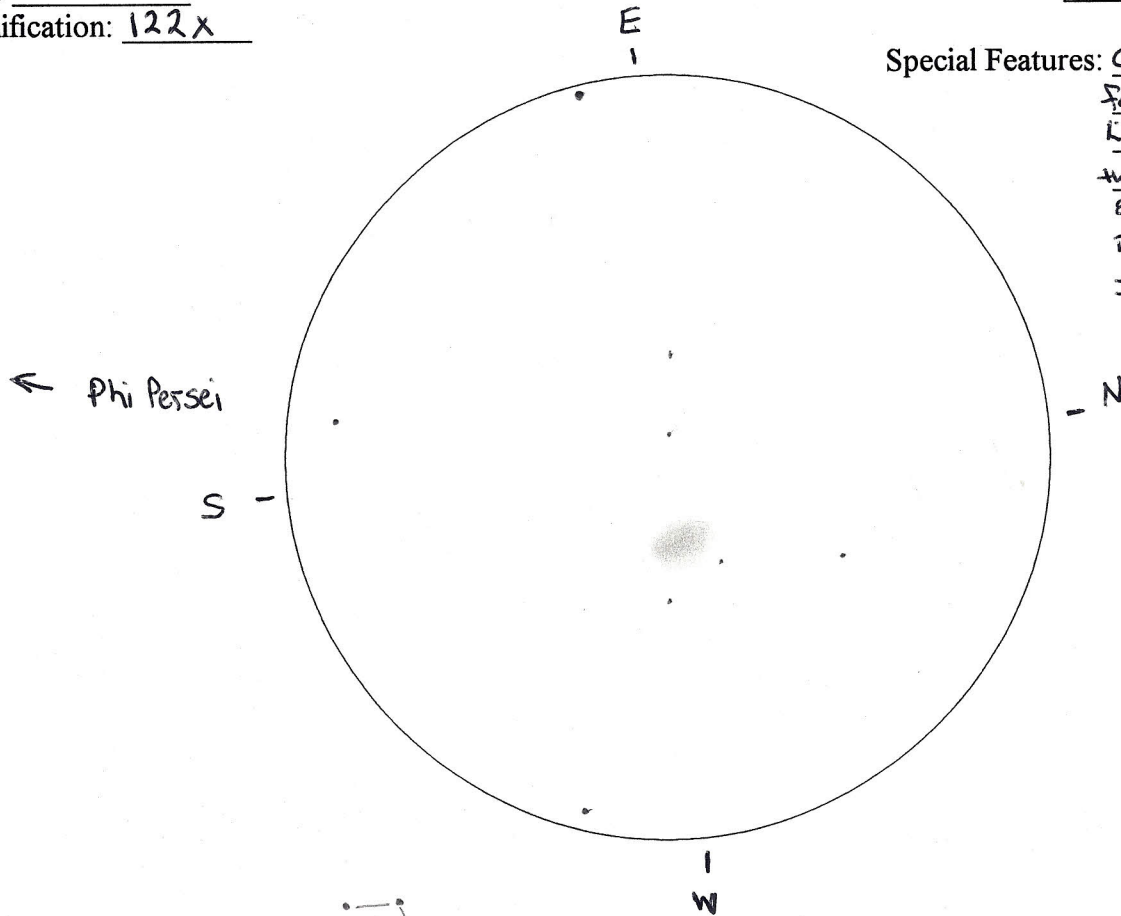

Date: 9/4/99
Time Started: 10:06 PM CDT
Time Finished: 10:19 PM CDT
Transparency: 3.5
Seeing: 4.0

Telescope: 12.5" Dob
Eyepiece: 12.5mm Plössl
Filter: -
Magnification: 122x

OBJECT
Common Name: Little Dumbell or Barbell
M#: 76
NGC #: 650

Type: PN
Magnitude: 12.2
Size: 1'
Coordinates: 1h 42m 51.34s

Special Features: Often regarded as the faintest M object.
Listed as two objects in the NGC catalogue (650 & 651).
Distance: ~2000 light yrs.
Irregular, elongated shape.

Locating Sketch:

Description and Field Notes: Extremely faint nebula, small, with maybe a hint of elliptical shape.