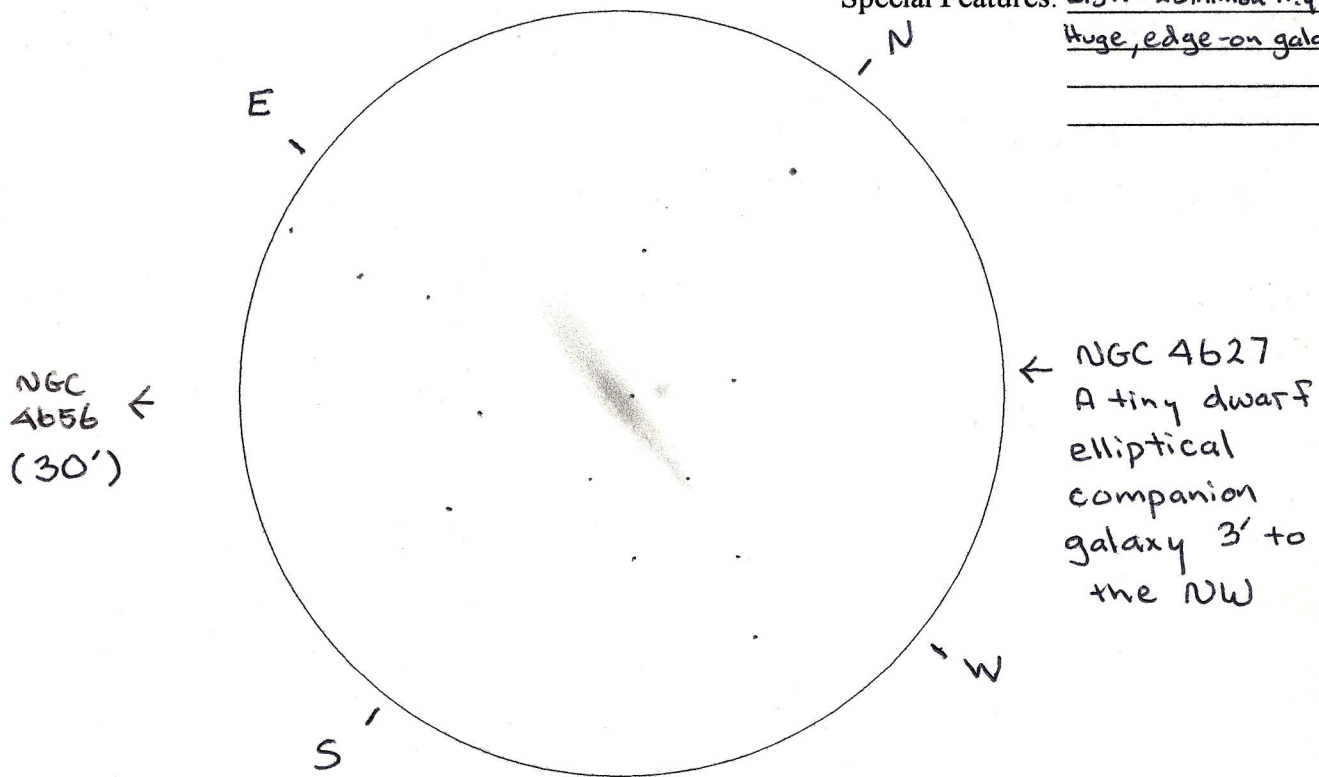

### OBSERVATION RECORD

Date: 4/29/02  
Time Started: 9:16 PM CDT  
Time Finished: 9:54 PM CDT  
Transparency: 3.5  
Seeing: 4.0

Telescope: 12.5" Dob  
Eyepiece: 26mm plössl  
Filter: —  
Magnification: 60x

OBJECT  
Common Name: the Whale Galaxy  
C#: 32  
NGC #: 4631

Type: Gal  
Magnitude: 9.2  
Size: 17.0' x 3.5'  
Coordinates: 12h 42m 07.7s +32° 32' 28"

Special Features: Dist: ~25 million lt. yrs.  
Huge, edge-on galaxy

Locating Sketch:

Description and Field Notes: Bright and large. Highly elongated in an E/W direction, the western end being sharper and narrower and the eastern end being wider and more diffuse. Becoming gradually brighter toward the center. Small, round satellite galaxy visible to the NW of the core, just beyond a star. Nearby NGC 4656 can be placed in the same field of view.