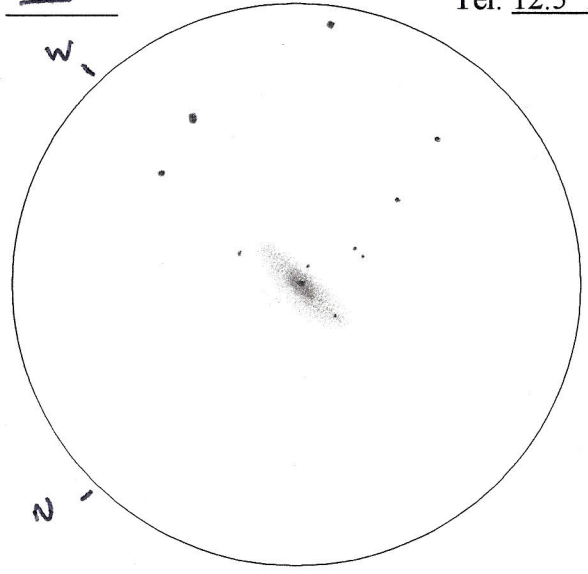

Copyright © 2012 by Robert D. Vickers, Jr.

Object: NGC 4438 (H-28.2-1)
Type: Gal Mag: 10.8 Size: 8.9' x 3.0'
Date: 6/5/06 Time: 2130 - 2144 CDT
T/S(1-10): 9.0/9.5 Eyepiece/X: 12.5mmP/122x
Fil: — Tel: 12.5" Dob

Object: NGC 4442 (H-156-2)
Type: Gal Mag: 10.8 Size: 1.8' x 0.9'
Date: 6/14/06 Time: 2215 - 2225 CDT
T/S(1-10): 8.5/6.5 Eyepiece/X: 12.5mmP/122x
Fil: — Tel: 12.5" Dob

Dim, elongated halo surrounding a bright oval core with a stellar nucleus.

Object: NGC 4448 (H-91-1)
Type: Gal Mag: 11.4 Size: 2.8' x 1.0'
Date: 6/23/06 Time: 2242 - 2250 CDT
T/S(1-10): 8.5/5.0 Eyepiece/X: 12.5mmP/122x
Fil: — Tel: 12.5" Dob

Large, very elongated halo E/W. Western end brighter. Bright oval core w/ stellar nucleus.

Object: NGC 4449 (H-213-1)
Type: Gal Mag: 9.2 Size: 4.1' x 3.4'
Date: 6/4/06 Time: 2149 - 2157 CDT
T/S(1-10): 8.0/8.0 Eyepiece/X: 12.5mmP/122x
Fil: — Tel: 12.5" Dob

An elongated halo (N/S). Vaguely irregular shape. Fairly large & bright. Pretty even brightness throughout.