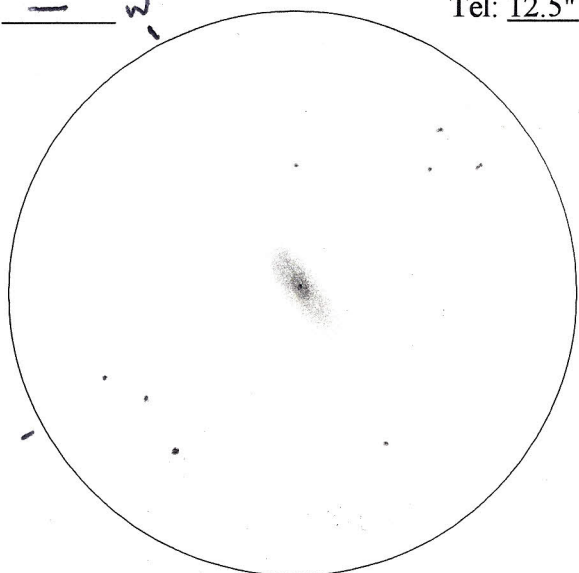

"The Eyes" of Markarian's chain.

NGC 4438 large and elongated NNE/SSW. Becoming gradually brighter toward the center, very weak starlike nucleus. NGC 4435 smaller but brighter with elongated N/S halo, a bright round core and bright stellar nucleus.

Object: NGC 4442 (H-156-2)
Type: Gal Mag: 10.8 Size: 1.8' x 0.9'
Date: 6/14/06 Time: 2215 - 2225 CDT
T/S(1-10): 8.5/6.5 Eyepiece/X: 12.5mmP/122x
Fil: — Tel: 12.5" Dob

Dim, elongated halo surrounding a bright oval core with a stellar nucleus.

Object: NGC 4448 (H-91-1)
Type: Gal Mag: 11.4 Size: 2.8' x 1.0'
Date: 6/23/06 Time: 2242 - 2250 CDT
T/S(1-10): 8.5/5.0 Eyepiece/X: 12.5mmP/122x
Fil: — Tel: 12.5" Dob

Large, very elongated halo E/W. Western end brighter. Bright oval core w/ stellar nucleus.

Object: NGC 4449 (H-213-1)
Type: Gal Mag: 9.2 Size: 4.1' x 3.4'
Date: 6/4/06 Time: 2149 - 2157 CDT
T/S(1-10): 8.0/8.0 Eyepiece/X: 12.5mmP/122x
Fil: — Tel: 12.5" Dob

An elongated halo (N/S). Vaguely irregular shape. Fairly large & bright. Pretty even brightness throughout.