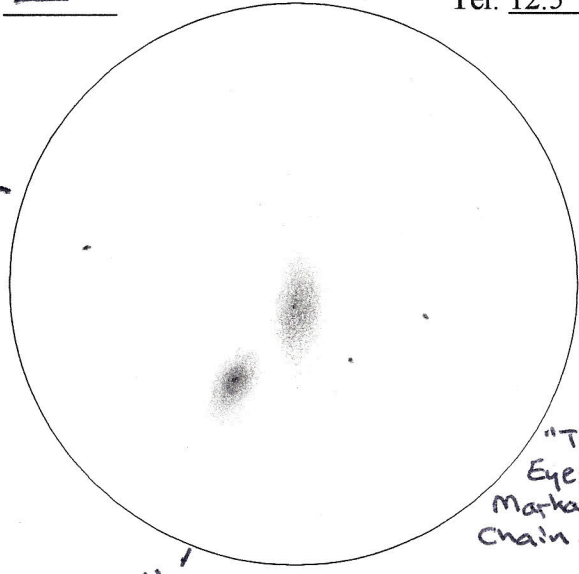

Copyright © 2012 by Robert D. Vickers, Jr.

Object: NGC 4438 (H-28.2-1)
Type: Gal Mag: 10.8 Size: 8.9' x 3.0'
Date: 6/5/06 Time: 2130 - 2144 CDT
T/S(1-10): 9.0/9.5 Eyepiece/X: 12.5mmP/122x
Fil: — Tel: 12.5" Dob

Object: NGC 4442 (H-156-2)
Type: Gal Mag: 10.8 Size: 1.8' x 0.9'
Date: 6/14/06 Time: 2215 - 2225 CDT
T/S(1-10): 8.5/6.5 Eyepiece/X: 12.5mmP/122x
Fil: — Tel: 12.5" Dob

Dim, elongated halo surrounding a bright oval core with a stellar nucleus.

Object: NGC 4448 (H-91-1)
Type: Gal Mag: 11.4 Size: 2.8' x 1.0'
Date: 6/23/06 Time: 2242 - 2250 CDT
T/S(1-10): 8.5/5.0 Eyepiece/X: 12.5mmP/122x
Fil: — Tel: 12.5" Dob

Large, very elongated halo E/W. Western end brighter. Bright oval core w/ stellar nucleus.

Object: NGC 4449 (H-213-1)
Type: Gal Mag: 9.2 Size: 4.1' x 3.4'
Date: 6/4/06 Time: 2149 - 2157 CDT
T/S(1-10): 8.0/8.0 Eyepiece/X: 12.5mmP/122x
Fil: — Tel: 12.5" Dob

An elongated halo (N/S). Vaguely irregular shape. Fairly large & bright. Pretty even brightness throughout.