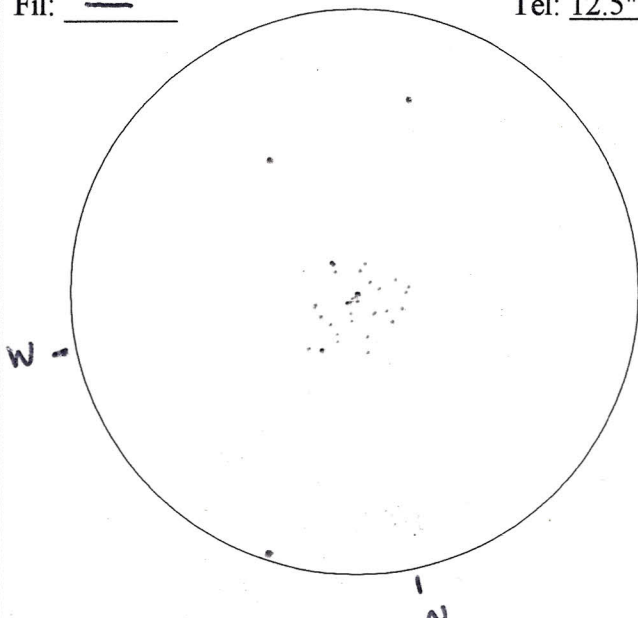

Object: NGC 6802 (H14)-6  
Type: OC Mag: 8.8 Size: 3.2'  
Date: 9/30/04 Time: 2029 - 2045 CDT  
T/S(1-10): 7.0/8.0 Eyepiece/X: 12.5mmP/122x  
Fil: — Tel: 12.5" Dob

Object: NGC 6818 (H51)<sup>4</sup> Little Gem Nebula  
Type: PN Mag: 9.3 Size: 17"  
Date: 10/3/04 Time: 2024 - 2037 CDT  
T/S(1-10): 8.0/7.0 Eyepiece/X: 6.3mmP/242x  
Fil: VHC Tel: 12.5" Dob

An elongated, unresolved patch with only a few resolved stars. Elongated N/S. Just to the east of the Coathanger asterism.

Small, but bright and starlike at low power. Oval N/S. Darker in the center w/ averted vision. Two nearby field stars. Definite bluish color.

Object: NGC 6823 (H18)-7  
Type: OC Mag: 7.1 Size: 12'  
Date: 10/3/04 Time: 2101 - 2121 CDT  
T/S(1-10): 8.0/7.0 Eyepiece/X: 12.5mmP/122x  
Fil: — Tel: 12.5" Dob

Object: NGC 6826 (H73)<sup>4</sup> The Blinking Planetary  
Type: PN Mag: 8.8 Size: >25"  
Date: 10/6/04 Time: 2104 - 2118 CDT  
T/S(1-10): 7.5/6.0 Eyepiece/X: 6.3mmP/242x  
Fil: VHC Tel: 12.5" Dob

A nice little cluster w/ three brighter stars and many dimmer ones. A group of 5-6 stars near the center.

Pretty bright and starlike at low power. Bright central star. Elongated E/W, almost "Football" shaped. Blue-green in color.