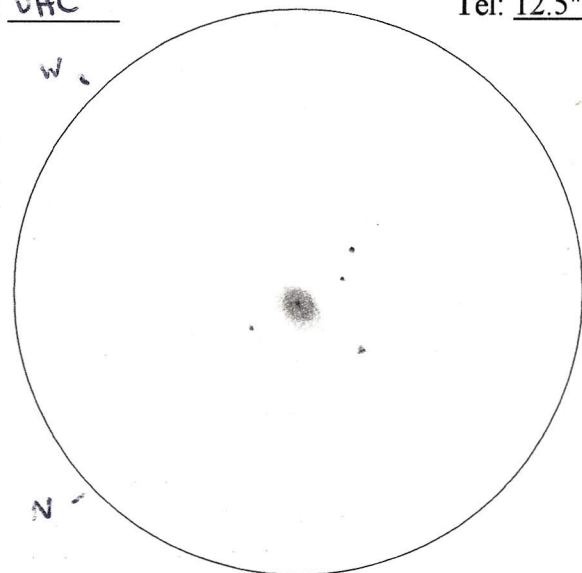

Object: NGC 6802 (H14)-6  
Type: OC Mag: 8.8 Size: 3.2'  
Date: 9/30/04 Time: 2029 - 2045 CDT  
T/S(1-10): 7.0/8.0 Eyepiece/X: 12.5mmP/122x  
Fil: — Tel: 12.5" Dob

Object: NGC 6818 (H51)<sup>4</sup> Little Gem Nebula  
Type: PN Mag: 9.3 Size: 17"  
Date: 10/3/04 Time: 2024 - 2037 CDT  
T/S(1-10): 8.0/7.0 Eyepiece/X: 6.3mmP/242x  
Fil: VHC Tel: 12.5" Dob

An elongated, unresolved patch with only a few resolved stars. Elongated N/S. Just to the east of the Coathanger asterism.

Small, but bright and starlike at low power. Oval N/S. Darker in the center w/ averted vision. Two nearby field stars. Definite bluish color.

Object: NGC 6823 (H18)-7  
Type: OC Mag: 7.1 Size: 12'  
Date: 10/3/04 Time: 2101 - 2121 CDT  
T/S(1-10): 8.0/7.0 Eyepiece/X: 12.5mmP/122x  
Fil: — Tel: 12.5" Dob

Object: NGC 6826 (H73)<sup>4</sup> The Blinking Planetary  
Type: PN Mag: 8.8 Size: >25"  
Date: 10/6/04 Time: 2104 - 2118 CDT  
T/S(1-10): 7.5/6.0 Eyepiece/X: 6.3mmP/242x  
Fil: VHC Tel: 12.5" Dob

A nice little cluster w/ three brighter stars and many dimmer ones. A group of 5-6 stars near the center.

Pretty bright and starlike at low power. Bright central star. Elongated E/W, almost "Football" shaped. Blue-green in color.