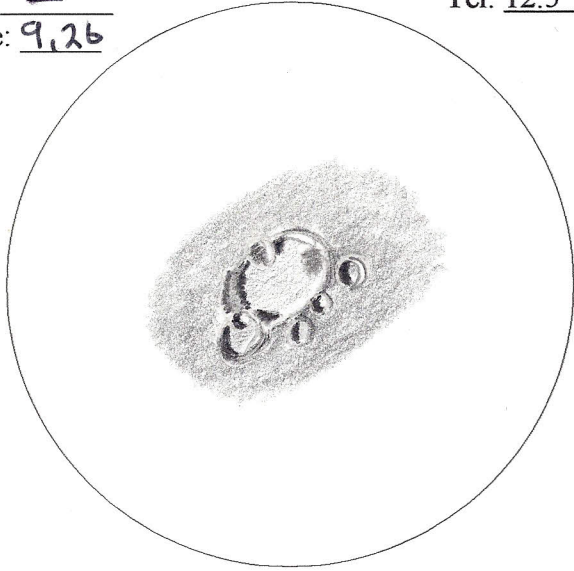

Feature: Gemma Frisius # 91
 Type: Crater Diameter (km): 88
 Date: 9/12/05 Time: 1959-2016 CDT
 T/S(1-10): 8.5/6.5 Eyepiece/X: 6.3mmP/242x
 Fil: - Tel: 12.5" Dob
 Age: 9.26

A complex of one large and several smaller overlapping craters. The main crater has a flat floor w/ no central peak, some terracing in crater walls.

Feature: Davy # 92
 Type: Crater Diameter (km): 35
 Date: 9/12/05 Time: 2021-2033 CDT
 T/S(1-10): 8.5/6.5 Eyepiece/X: 6.3mmP/242x
 Fil: - Tel: 12.5" Dob
 Age: 9.27

Round crater with very defined walls. A newer sharp walled small crater breaches the wall. A small white spot but no peak near the center.

Feature: Pitatus # 93
 Type: Crater Diameter (km): 97
 Date: 9/12/05 Time: 2040-2055 CDT
 T/S(1-10): 8.5/6.5 Eyepiece/X: 6.3mmP/242x
 Fil: - Tel: 12.5" Dob
 Age: 9.29

Large, older crater w/ uneven walls and several smaller craters around the perimeter. A single, small, off-center central peak and a rille in the corner.

Feature: Billy # 94
 Type: Crater Diameter (km): 46
 Date: 9/17/05 Time: 2119-2133 CDT
 T/S(1-10): 3.0/5.5 Eyepiece/X: 6.3mmP/242x
 Fil: - Tel: 12.5" Dob
 Age: 14.31

A medium size crater, well defined with a flat peakless floor darker than the surrounding terrain. 3 light spots to the south end and a broader light area toward the North.