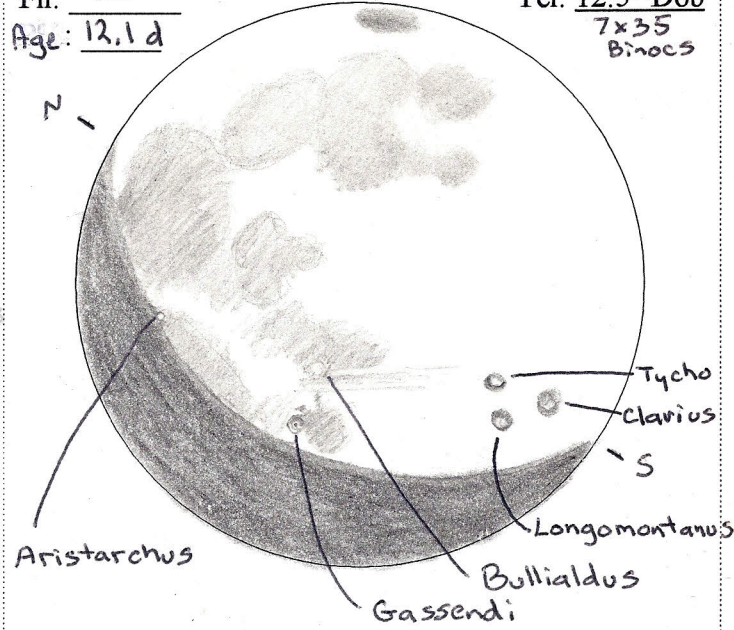

Feature: Plato #48
 Type: Crater Diameter (km): 101
 Date: 3/1/04 Time: 2116-2131 CST
 T/S(1-10): 6/4 Eyepiece/X: —
 Fil: — Tel: 12.5" Dob
 Age: 10.75 7x35 Binos

Just a dark spot in Montes Alpes, elongated somewhat E/W.

Feature: #58, 60, 61, 62
 Type: Craters Diameter (km): —
 Date: 4/1/04 Time: 2025-2103 CST
 T/S(1-10): 5/3 Eyepiece/X: 7x35 Binos
 Fil: — Tel: 12.5" Dob
 Age: 12.1 d 7x35 Binos

Copyright © 2012 by Robert D. Vickers, Jr.

Feature: #26, 27, 28, 32
 Type: Craters Diameter (km): —
 Date: 8/9/05 Time: 2018-2045 CDT
 T/S(1-10): 4.0/8.0 Eyepiece/X: 7x35 Binos
 Fil: — Tel: 12.5" Dob
 Age: 4.9 7x35 Binos

Feature: Vallis Schroteri #78
 Type: Rille Diameter (km): 168
 Date: 4/2/04 Time: 2038-2102 CST
 T/S(1-10): 8/A Eyepiece/X: 6.3mm P/242x
 Fil: Polarizer W Tel: 12.5" Dob
 Age: 13.2

Beautiful, sinuous, rille, beginning at northern rim of crater Herodotus and circling north and west and back toward south. A branch splits off and proceeds north.