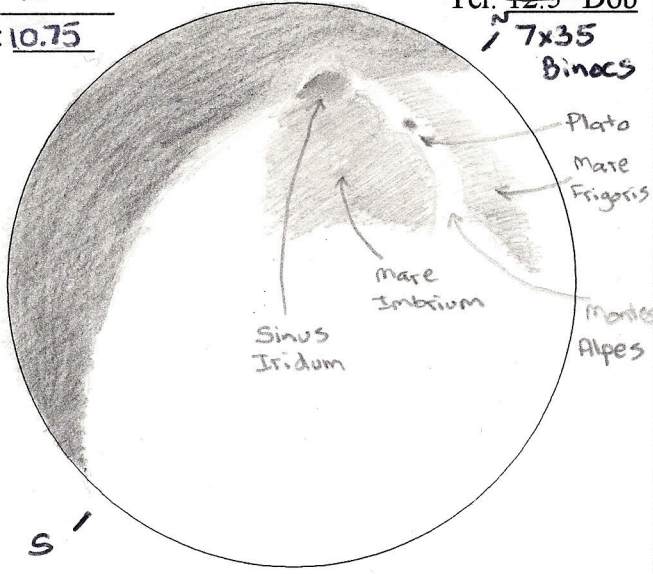

Feature: Plato #48
 Type: Crater Diameter (km): 101
 Date: 3/1/04 Time: 2116-2131 CST
 T/S(1-10): 6/4 Eyepiece/X: —
 Fil: — Tel: 12.5" Dob
 Age: 10.75 7x35 Binos

Just a dark spot in Montes Alpes, elongated somewhat E/W.

Feature: #58, 60, 61, 62
 Type: Craters Diameter (km): —
 Date: 4/1/04 Time: 2025-2103 CST
 T/S(1-10): 5/3 Eyepiece/X: 7x35 Binos
 Fil: — Tel: 12.5" Dob
 Age: 12.1 d 7x35 Binos

Copyright © 2012 by Robert D. Vickers, Jr.

Feature: #26, 27, 28, 32
 Type: Craters Diameter (km): —
 Date: 8/9/05 Time: 2018-2045 CDT
 T/S(1-10): 4.0/8.0 Eyepiece/X: 7x35 Binos
 Fil: — Tel: 12.5" Dob
 Age: 4.9 7x35 Binos

Feature: Vallis Schroteri #78
 Type: Rille Diameter (km): 168
 Date: 4/2/04 Time: 2038-2102 CST
 T/S(1-10): 8/A Eyepiece/X: 6.3mm P/242x
 Fil: Polarizer W Tel: 12.5" Dob
 Age: 13.2

Beautiful, sinuous, rille, beginning at northern rim of crater Herodotus and circling north and west and back toward south. A branch splits off and proceeds north.