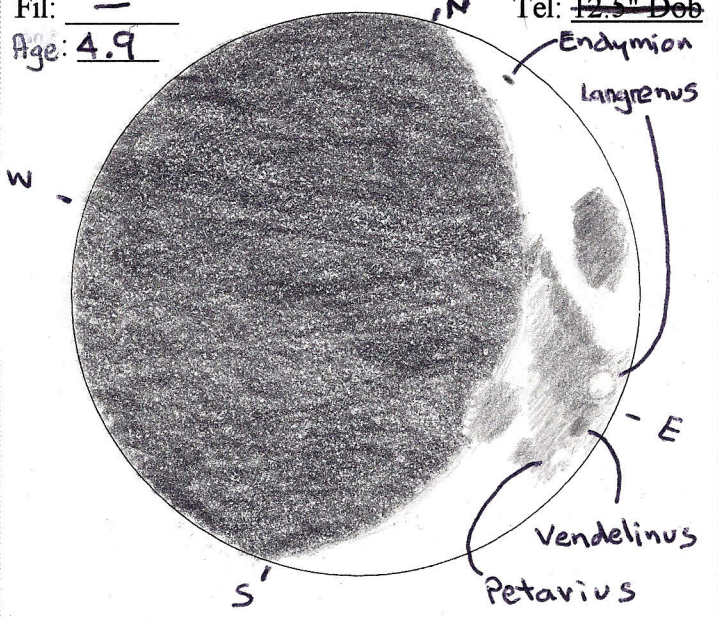

Feature: Plato #48
 Type: Crater Diameter (km): 101
 Date: 3/1/04 Time: 2116-2131 CST
 T/S(1-10): 6/4 Eyepiece/X: —
 Fil: — Tel: 12.5" Dob
 Age: 10.75 7x35 Binos

Just a dark spot in Montes Alpes, elongated somewhat E/W.

Feature: #58, 60, 61, 62
 Type: Craters Diameter (km): —
 Date: 4/1/04 Time: 2025-2103 CST
 T/S(1-10): 5/3 Eyepiece/X: 7x35 Binos
 Fil: — Tel: 12.5" Dob
 Age: 12.1 d 7x35 Binos

Copyright © 2012 by Robert D. Vickers, Jr.

Feature: #26, 27, 28, 32
 Type: Craters Diameter (km): —
 Date: 8/9/05 Time: 2018-2045 CDT
 T/S(1-10): 4.0/8.0 Eyepiece/X: 7x35 Binos
 Fil: — Tel: 12.5" Dob
 Age: 4.9 7x35 Binos

Feature: Vallis Schroteri #78
 Type: Rille Diameter (km): 168
 Date: 4/2/04 Time: 2038-2102 CST
 T/S(1-10): 8/A Eyepiece/X: 6.3mm P/242x
 Fil: Polarizer W Tel: 12.5" Dob
 Age: 13.2

Beautiful, sinuous, rille, beginning at northern rim of crater Herodotus and circling north and west and back toward south. A branch splits off and proceeds north.