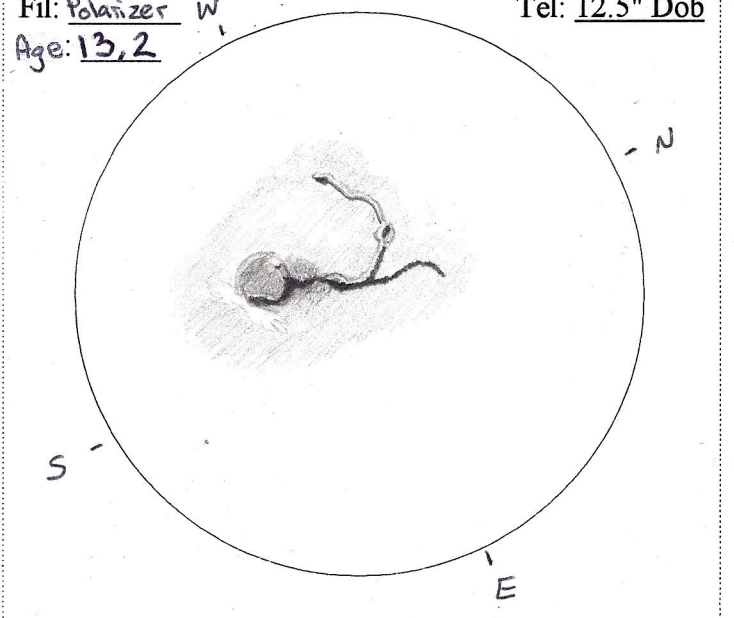

Feature: Plato #48
 Type: Crater Diameter (km): 101
 Date: 3/1/04 Time: 2116-2131 CST
 T/S(1-10): 6/4 Eyepiece/X: —
 Fil: — Tel: 12.5" Dob
 Age: 10.75 7x35 Binos

Just a dark spot in Montes Alpes, elongated somewhat E/W.

Feature: #58, 60, 61, 62
 Type: Craters Diameter (km): —
 Date: 4/1/04 Time: 2025-2103 CST
 T/S(1-10): 5/3 Eyepiece/X: 7x35 Binos
 Fil: — Tel: 12.5" Dob
 Age: 12.1 d 7x35 Binos

Copyright © 2012 by Robert D. Vickers, Jr.

Feature: #26, 27, 28, 32
 Type: Craters Diameter (km): —
 Date: 8/9/05 Time: 2018-2045 CDT
 T/S(1-10): 4.0/8.0 Eyepiece/X: 7x35 Binos
 Fil: — Tel: 12.5" Dob
 Age: 4.9 7x35 Binos

Feature: Vallis Schroteri #78
 Type: Rille Diameter (km): 168
 Date: 4/2/04 Time: 2038-2102 CST
 T/S(1-10): 8/A Eyepiece/X: 6.3mm P/242x
 Fil: Polarizer W Tel: 12.5" Dob
 Age: 13.2

Beautiful, sinuous, rille, beginning at northern rim of crater Herodotus and circling north and west and back toward south. A branch splits off and proceeds north.