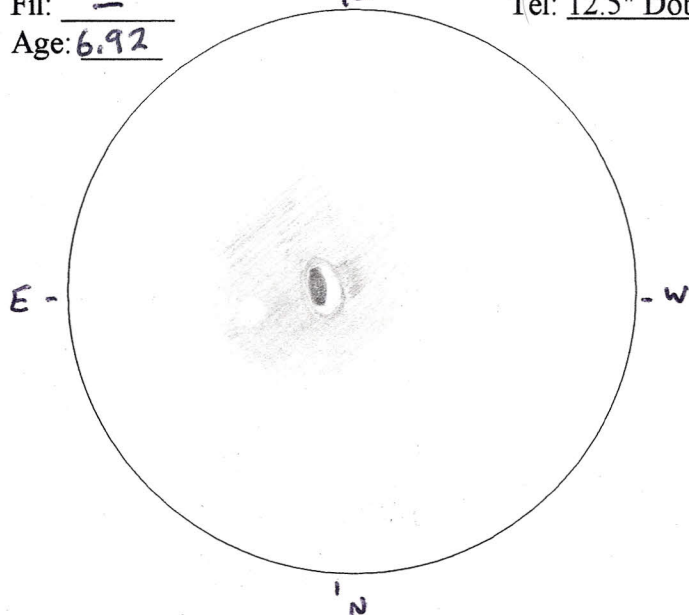

Feature: Reiner Gamma #100
 Type: Swirl Diameter (km): 12
 Date: 6/19/05 Time: 2055-2113 CDT
 T/S(1-10): 1.5/4.0 Eyepiece/X: 6.3mm P/242x
 Fil: - Tel: 12.5" Dob
 Age: 13.17
51

An odd, loop shaped marking, surrounded by a "splash" of light colored material.

Feature: Promontorium Agarum #70
 Type: Promontory Diameter (km): 70 km
 Date: 8/10/05 Time: 1950-2005 CDT
 T/S(1-10): 8.0/8.0 Eyepiece/X: 6.3mm P/242x
 Fil: - Tel: 12.5" Dob
 Age: 5.91

Jumbled highland terrain which juts into Mare Crisium from the SE. A sweep of lighter terrain extends down and toward the west.

Feature: Picard #81
 Type: Crater Diameter (km): 23
 Date: 8/11/05 Time: 2010-2018 CDT
 T/S(1-10): 6.0/5.0 Eyepiece/X: 6.3mm P/242x
 Fil: - Tel: 12.5" Dob
 Age: 6.92

A small, sharp-edged crater not far from the western rim of Mare Crisium. A light spot in the Mare lies just to the East.

Feature: Furnerius #82
 Type: Crater Diameter (km): 125 km
 Date: 8/11/05 Time: 2025-2048 CDT
 T/S(1-10): 6.0/5.0 Eyepiece/X: 6.3mm P/242x
 Fil: - Tel: 12.5" Dob
 Age: 6.93

A subtle, but fairly large crater close to the SE limb. It has another smaller crater just NE of the center. Light streaks mark the crater floor.