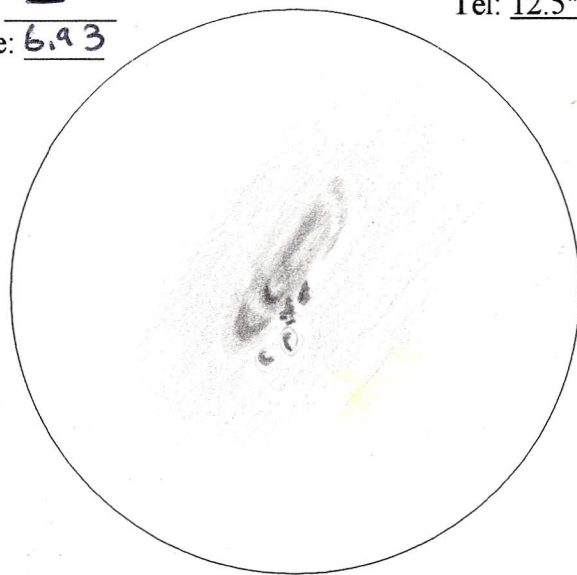

Feature: Reiner Gamma #100
 Type: Swirl Diameter (km): 12
 Date: 6/19/05 Time: 2055-2113 CDT
 T/S(1-10): 1.5/4.0 Eyepiece/X: 6.3mm P/242x
 Fil: - Tel: 12.5" Dob
 Age: 13.17
51

An odd, loop shaped marking, surrounded by a "splash" of light colored material.

Feature: Promontorium Agarum #70
 Type: Promontory Diameter (km): 70 km
 Date: 8/10/05 Time: 1950-2005 CDT
 T/S(1-10): 8.0/8.0 Eyepiece/X: 6.3mm P/242x
 Fil: - Tel: 12.5" Dob
 Age: 5.91

Jumbled highland terrain which juts into Mare Crisium from the SE. A sweep of lighter terrain extends down and toward the west.

Feature: Picard #81
 Type: Crater Diameter (km): 23
 Date: 8/11/05 Time: 2010-2018 CDT
 T/S(1-10): 6.0/5.0 Eyepiece/X: 6.3mm P/242x
 Fil: - Tel: 12.5" Dob
 Age: 6.92

A small, sharp-edged crater not far from the western rim of Mare Crisium. A light spot in the Mare lies just to the East.

Feature: Furnerius #82
 Type: Crater Diameter (km): 125 km
 Date: 8/11/05 Time: 2025-2048 CDT
 T/S(1-10): 6.0/5.0 Eyepiece/X: 6.3mm P/242x
 Fil: - Tel: 12.5" Dob
 Age: 6.93

A subtle, but fairly large crater close to the SE limb. It has another smaller crater just NE of the center. Light streaks mark the crater floor.