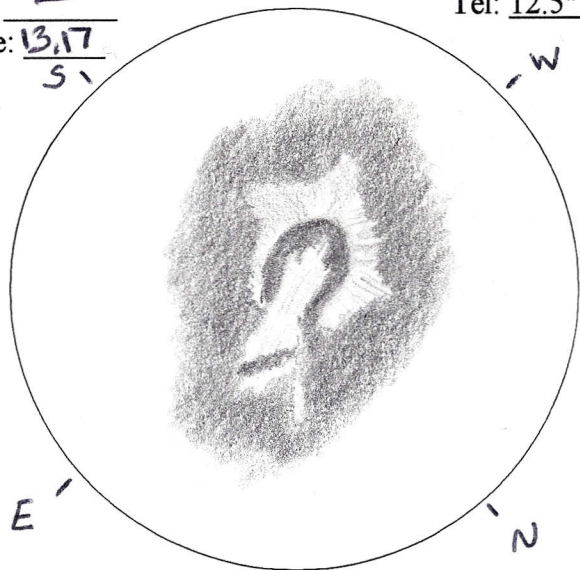

Feature: Reiner Gamma #100
 Type: Swirl Diameter (km): 12
 Date: 6/19/05 Time: 2055-2113 CDT
 T/S(1-10): 1.5/4.0 Eyepiece/X: 6.3mm P/242x
 Fil: - Tel: 12.5" Dob
 Age: 13.17
51

An odd, loop shaped marking, surrounded by a "splash" of light colored material.

Feature: Promontorium Agarum #70
 Type: Promontory Diameter (km): 70 km
 Date: 8/10/05 Time: 1950-2005 CDT
 T/S(1-10): 8.0/8.0 Eyepiece/X: 6.3mm P/242x
 Fil: - Tel: 12.5" Dob
 Age: 5.91

Jumbled highland terrain which juts into Mare Crisium from the SE. A sweep of lighter terrain extends down and toward the west.

Feature: Picard #81
 Type: Crater Diameter (km): 23
 Date: 8/11/05 Time: 2010-2018 CDT
 T/S(1-10): 6.0/5.0 Eyepiece/X: 6.3mm P/242x
 Fil: - Tel: 12.5" Dob
 Age: 6.92

A small, sharp-edged crater not far from the western rim of Mare Crisium. A light spot in the Mare lies just to the East.

Feature: Furnerius #82
 Type: Crater Diameter (km): 125 km
 Date: 8/11/05 Time: 2025-2048 CDT
 T/S(1-10): 6.0/5.0 Eyepiece/X: 6.3mm P/242x
 Fil: - Tel: 12.5" Dob
 Age: 6.93

A subtle, but fairly large crater close to the SE limb. It has another smaller crater just NE of the center. Light streaks mark the crater floor.