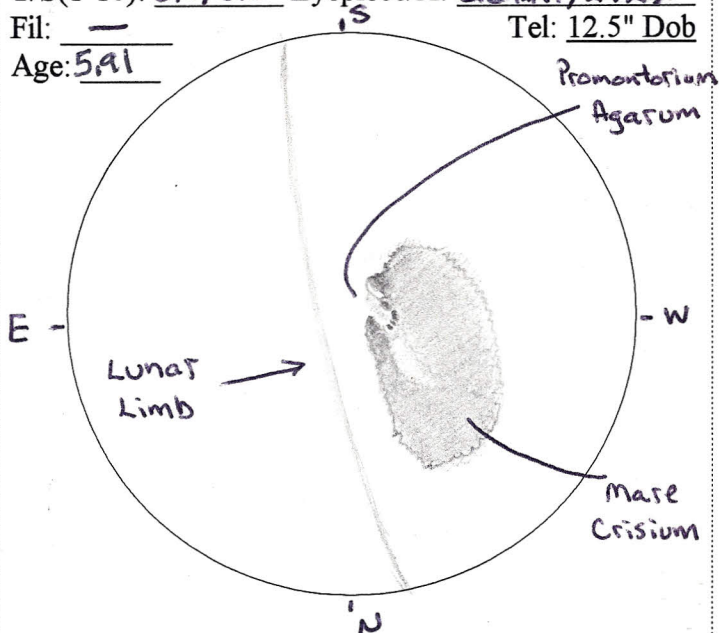

Feature: Reiner Gamma #100
 Type: Swirl Diameter (km): 12
 Date: 6/19/05 Time: 2055-2113 CDT
 T/S(1-10): 1.5/4.0 Eyepiece/X: 6.3mm P/242x
 Fil: - Tel: 12.5" Dob
 Age: 13.17
51

An odd, loop shaped marking, surrounded by a "splash" of light colored material.

Feature: Promontorium Agarum #70
 Type: Promontory Diameter (km): 70 km
 Date: 8/10/05 Time: 1950-2005 CDT
 T/S(1-10): 8.0/8.0 Eyepiece/X: 6.3mm P/242x
 Fil: - Tel: 12.5" Dob
 Age: 5.91

Jumbled highland terrain which juts into Mare Crisium from the SE. A sweep of lighter terrain extends down and toward the west.

Feature: Picard #81
 Type: Crater Diameter (km): 23
 Date: 8/11/05 Time: 2010-2018 CDT
 T/S(1-10): 6.0/5.0 Eyepiece/X: 6.3mm P/242x
 Fil: - Tel: 12.5" Dob
 Age: 6.92

A small, sharp-edged crater not far from the western rim of Mare Crisium. A light spot in the Mare lies just to the East.

Feature: Furnerius #82
 Type: Crater Diameter (km): 125 km
 Date: 8/11/05 Time: 2025-2048 CDT
 T/S(1-10): 6.0/5.0 Eyepiece/X: 6.3mm P/242x
 Fil: - Tel: 12.5" Dob
 Age: 6.93

A subtle, but fairly large crater close to the SE limb. It has another smaller crater just NE of the center. Light streaks mark the crater floor.